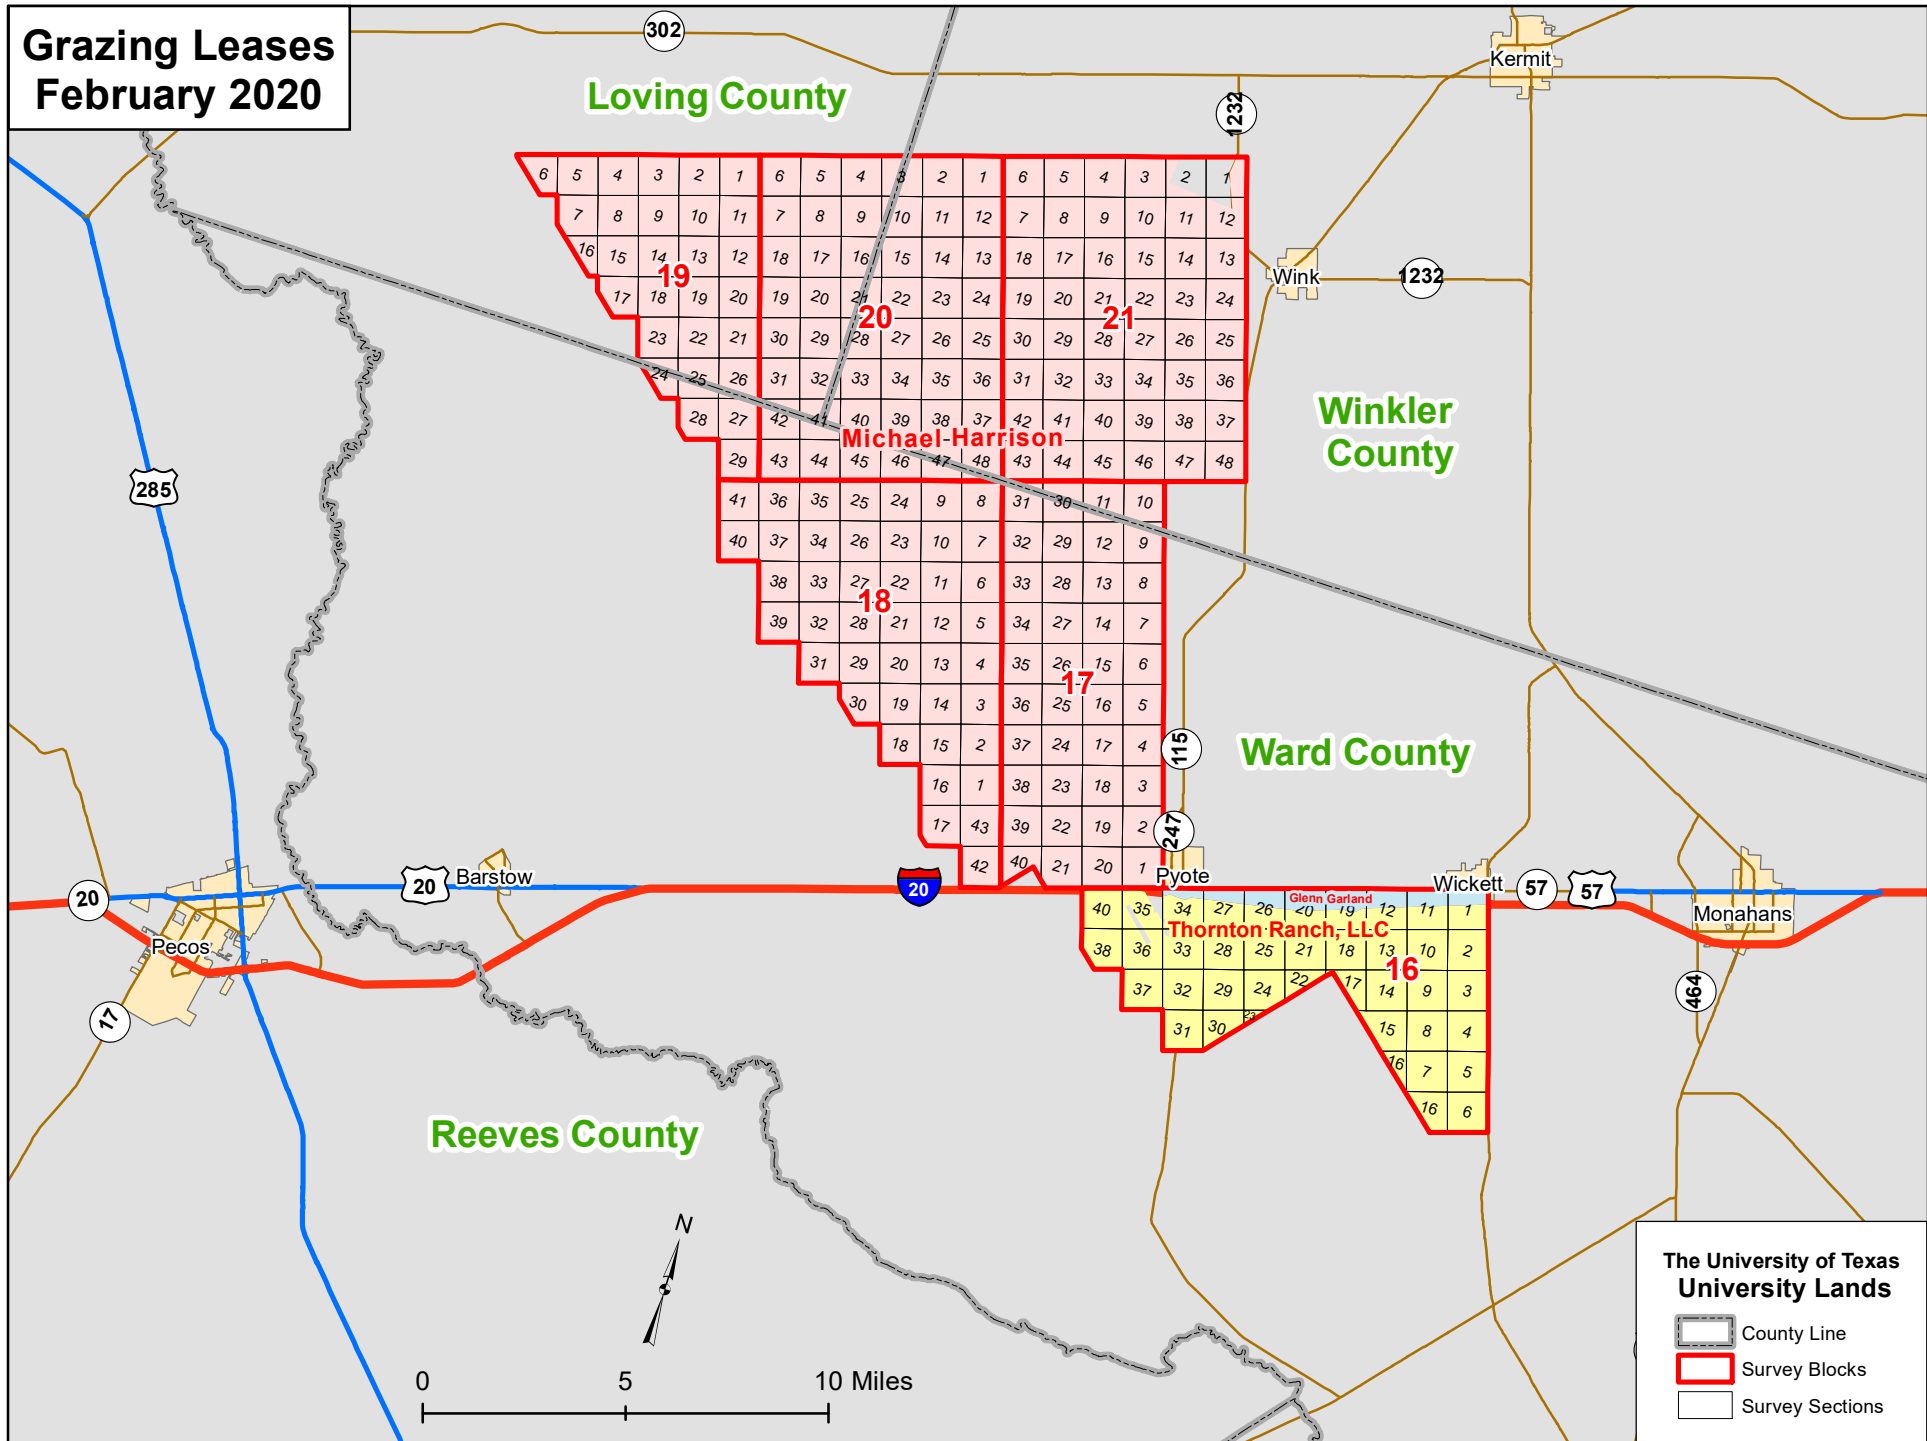

Grazing Leases February 2020

The University of Texas University Lands

-  County Line
-  Survey Blocks
-  Survey Sections

0 5 10 Miles